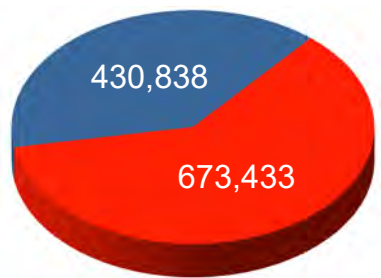

# MONTANA CITIES, COUNTIES AND RESERVATIONS WITH BANS ON THE USE OF HANDHELD CELL PHONES WHILE DRIVING

MT Population: 1,104,271

- City/County/Reservation Population With Ban
- Montana Population Without Ban