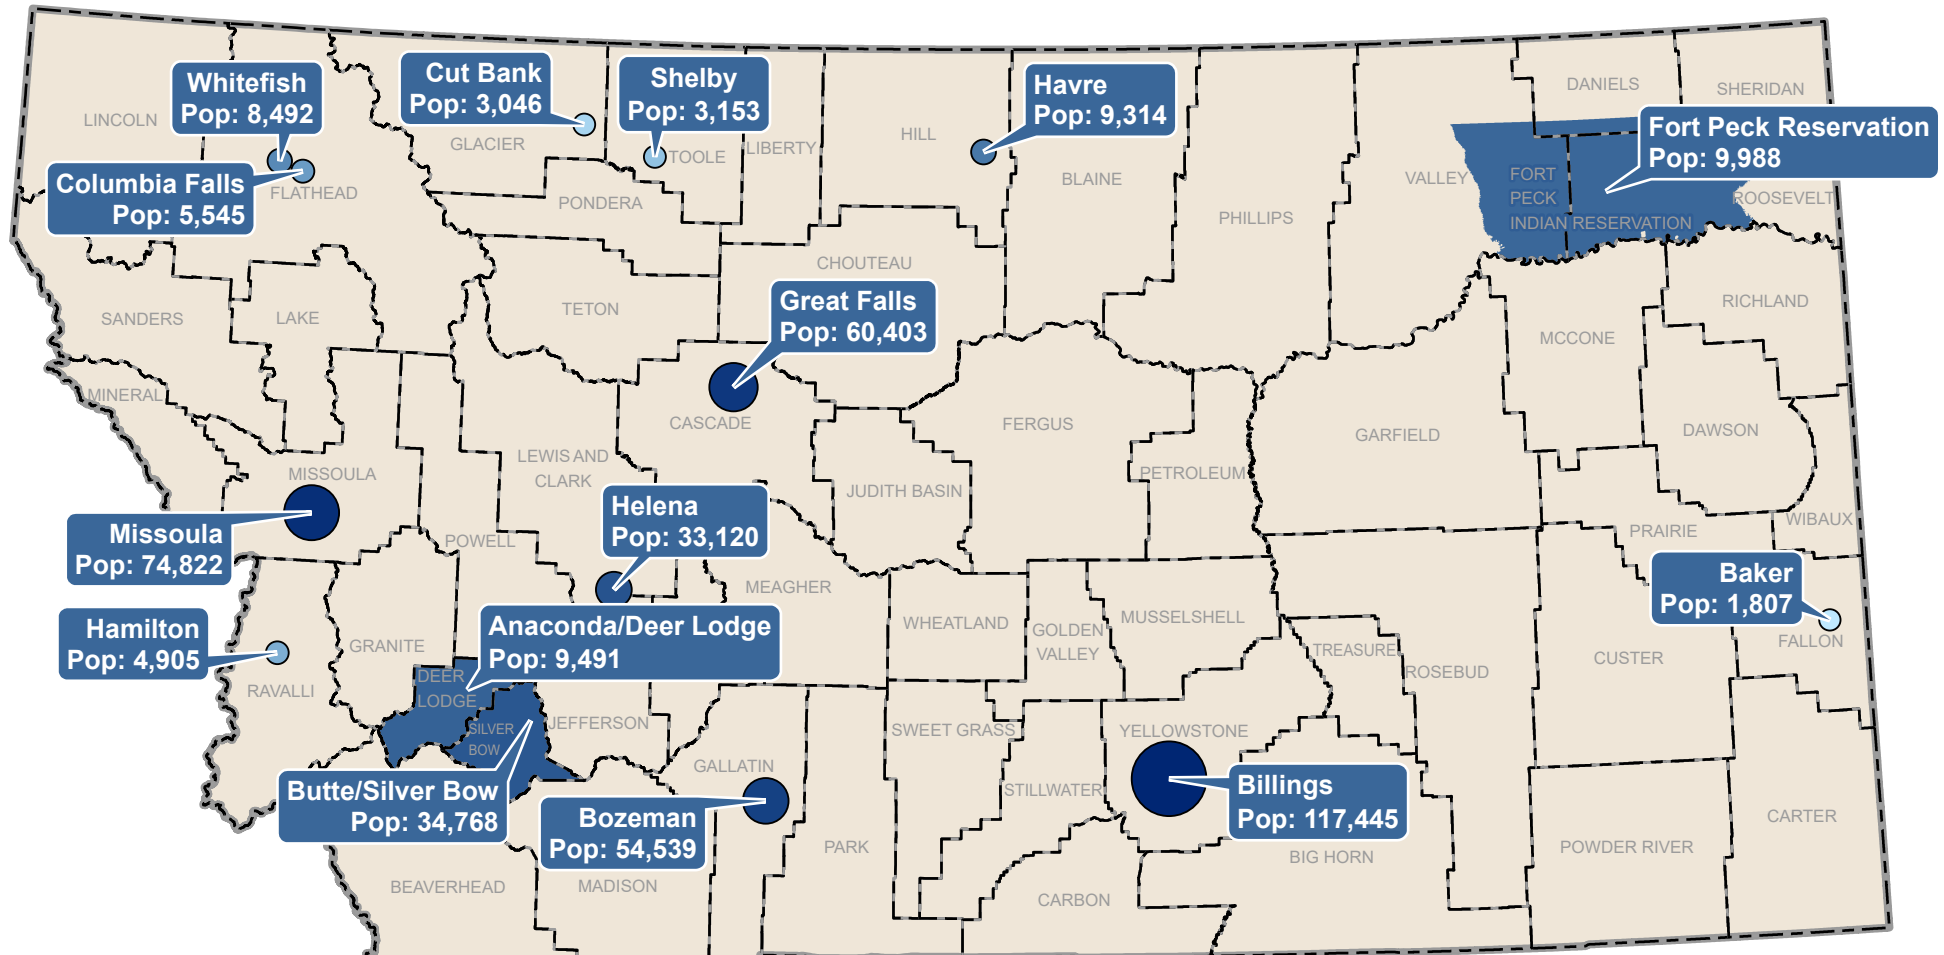

# MONTANA CITIES, COUNTIES AND RESERVATIONS WITH BANS ON THE USE OF HANDHELD CELL PHONES WHILE DRIVING

MT Population: 1,104,271

- City/County/Reservation Population With Ban
- Montana Population Without Ban

City, County, State Populations From 2021 US Census Estimates  
 Reservation Population From 2020 US Decennial Census  
 Created August 2022